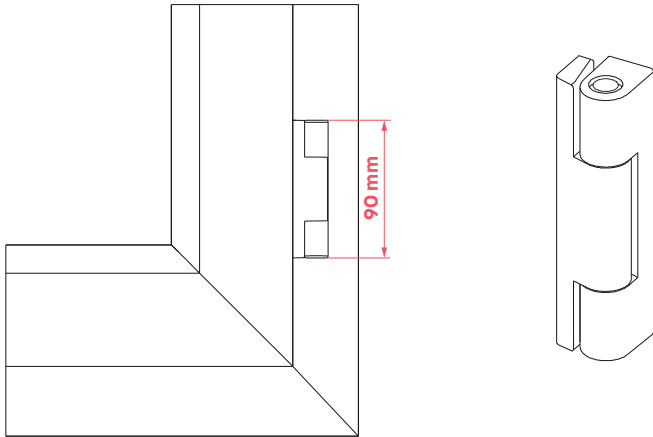

Turn Hinge "ART" 90 mm

Jig for Turn Hinges "ART"

- Product Code: 300020
- Hole Diameter 3 mm
- Color - Red

| Code | Description | Color |  |
|--------|------------------------|--|---|
| 300101 | Turn Hinge "ART" 90 mm | RAL 9016  | 160 |
| 300102 | Turn Hinge "ART" 90 mm | RAL 8003  | 160 |
| 300103 | Turn Hinge "ART" 90 mm | RAL 8017  | 160 |
| 300104 | Turn Hinge "ART" 90 mm | RAL 8022  | 160 |
| 300105 | Turn Hinge "ART" 90 mm | RAL 8019  | 160 |