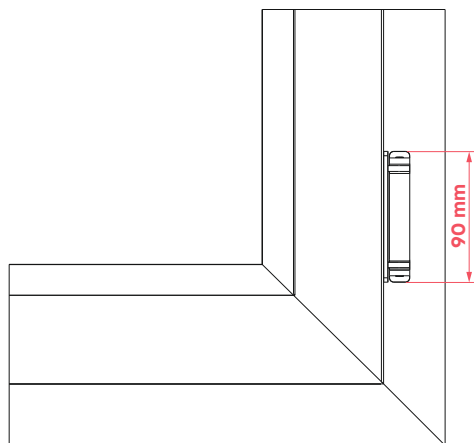

Turn Hinge "COMFY" 90 mm

| Code | Description | Color |  |
|--------|--------------------------|--|---|
| 300221 | Turn Hinge "COMFY" 90 mm | RAL 9016  | 240 |
| 300222 | Turn Hinge "COMFY" 90 mm | RAL 8003  | 240 |
| 300223 | Turn Hinge "COMFY" 90 mm | RAL 8017  | 240 |
| 300224 | Turn Hinge "COMFY" 90 mm | RAL 8022  | 240 |
| 300225 | Turn Hinge "COMFY" 90 mm | RAL 8019  | 240 |