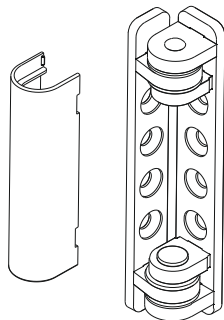

Turn Hinge "COMFY" 90 mm

| Code | Description | Color |  |
|--------|--------------------------|--|---|
| 300221 | Turn Hinge "COMFY" 90 mm | RAL 9016  | 240 |
| 300222 | Turn Hinge "COMFY" 90 mm | RAL 8003  | 240 |
| 300223 | Turn Hinge "COMFY" 90 mm | RAL 8017  | 240 |
| 300224 | Turn Hinge "COMFY" 90 mm | RAL 8022  | 240 |
| 300225 | Turn Hinge "COMFY" 90 mm | RAL 8019  | 240 |

No need any Jigs for "COMFY" hinges installation