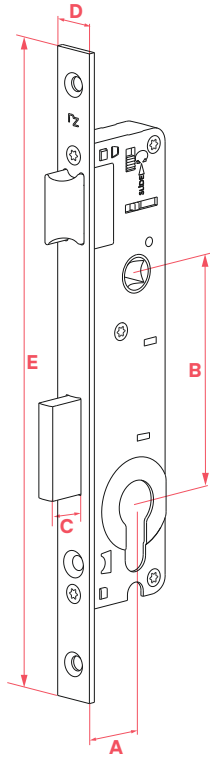

Cylinder Door Locks With Standard Latch

	Code	Description	A (mm)	B (mm)	C (mm)	D (mm)	E (mm)	Use	Body
Latch 15mm (distance "C")	515202	Cylinder Door Lock With Standard Latch	25	85	15	16	240	PVC	Plastic
	515204	Cylinder Door Lock With Standard Latch	35	85	15	16	240	PVC	Plastic
	515232	Cylinder Door Lock With Standard Latch	25	92	15	16	240	PVC	Plastic
	515234	Cylinder Door Lock With Standard Latch	35	92	15	16	240	PVC	Plastic
Latch 10mm (distance "C")	510202	Cylinder Door Lock With Standard Latch	25	85	10	16	240	PVC	Plastic
	510204	Cylinder Door Lock With Standard Latch	35	85	10	16	240	PVC	Plastic
	510232	Cylinder Door Lock With Standard Latch	25	92	10	16	240	PVC	Plastic
	510234	Cylinder Door Lock With Standard Latch	35	92	10	16	240	PVC	Plastic